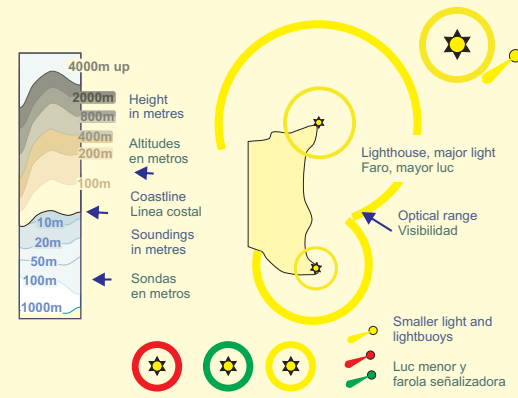

Symbols on charts
1:150 000 to 1:1.500 000

Soundings and heights
Sondas y altitudes

Lights
Luces

Symbols on charts
1: 50 000 to 1: 80 000

Colour Code

Chart Number